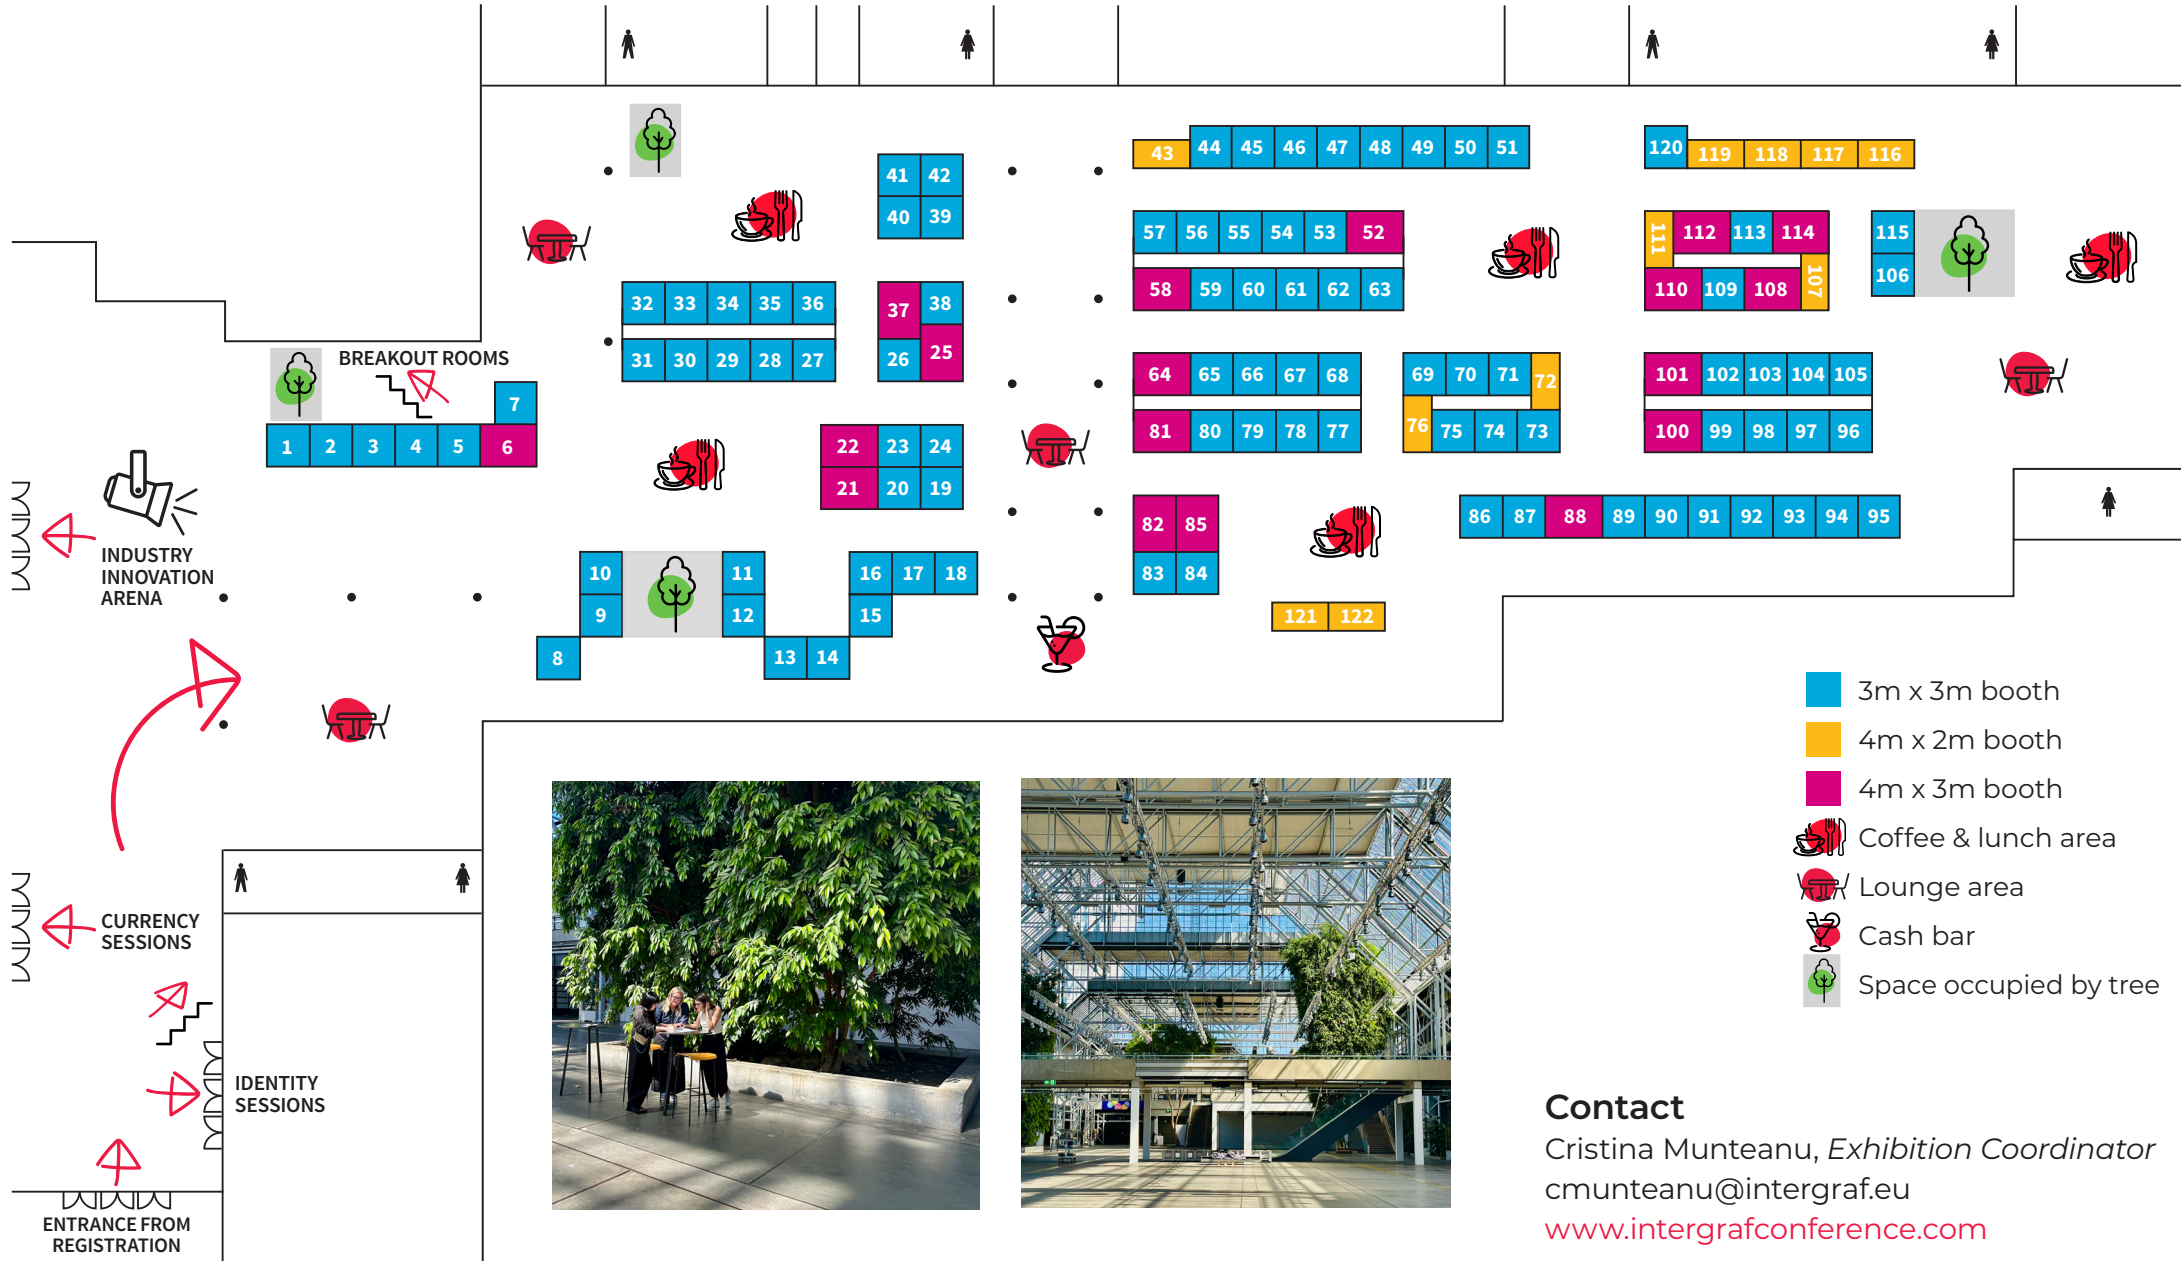

Bella Center Copenhagen

Exhibition floorplan

Level 0 (Hall E)

INTERGRAF
CURRENCY + IDENTITY
 14-16 **COPENHAGEN**
 10/2026 **DENMARK**
exhibition

Contact

Cristina Munteanu, *Exhibition Coordinator*
 cmunteanu@intergraf.eu

www.intergrafconference.com

Bella Center Copenhagen

INTERGRAF
CURRENCY + IDENTITY
 14-16 COPENHAGEN
 10/2026 DENMARK
floor plan

LEVEL 0

LEVEL 1