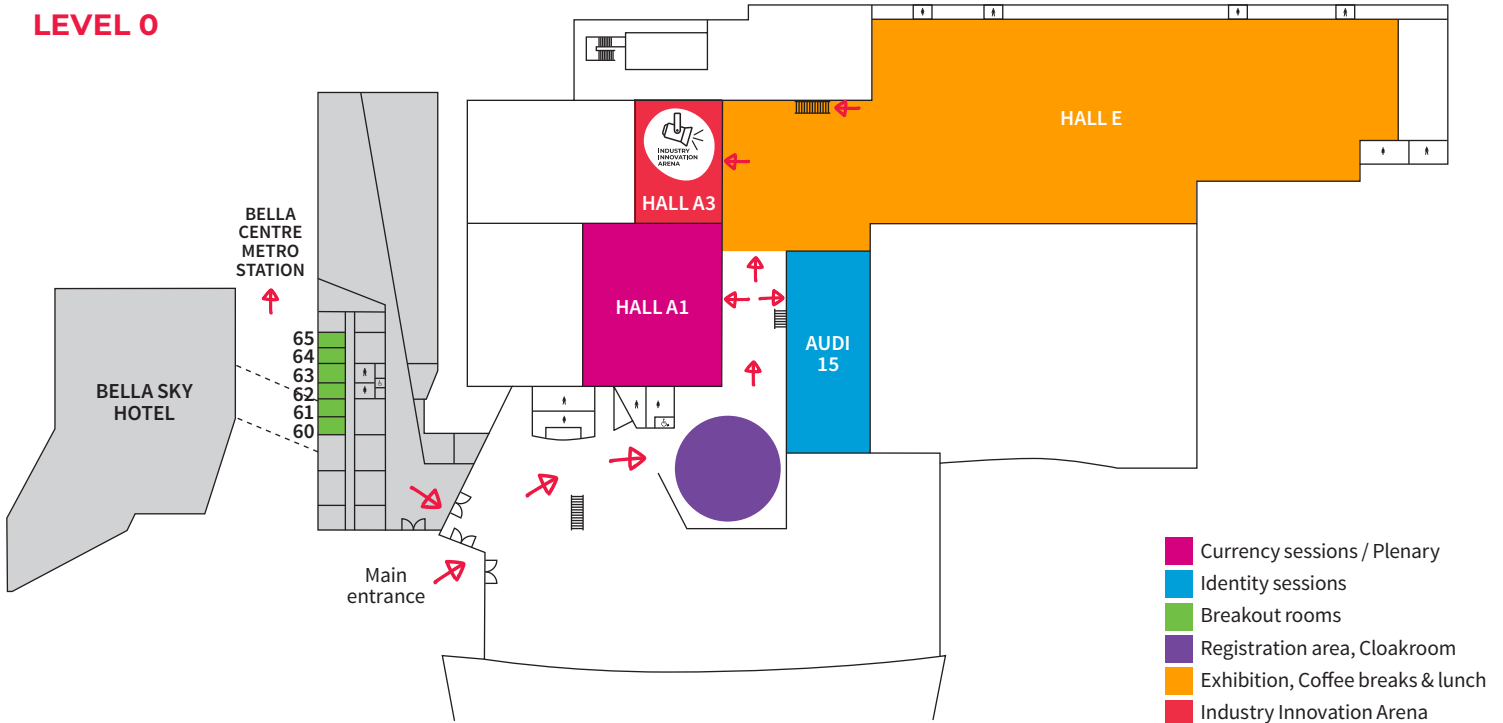

Bella Center Copenhagen

Exhibition floorplan

Level 0 (Hall E)

INTERGRAF
CURRENCY + IDENTITY
 14-16 **COPENHAGEN**
 10/2026 **DENMARK**
exhibition

Contact

Cristina Munteanu, *Exhibition Coordinator*
 cmunteanu@intergraf.eu

www.intergrafconference.com

Bella Center Copenhagen

INTERGRAF
CURRENCY + IDENTITY
 14-16 COPENHAGEN
 10/2026 DENMARK
floor plan

LEVEL 0

LEVEL 1